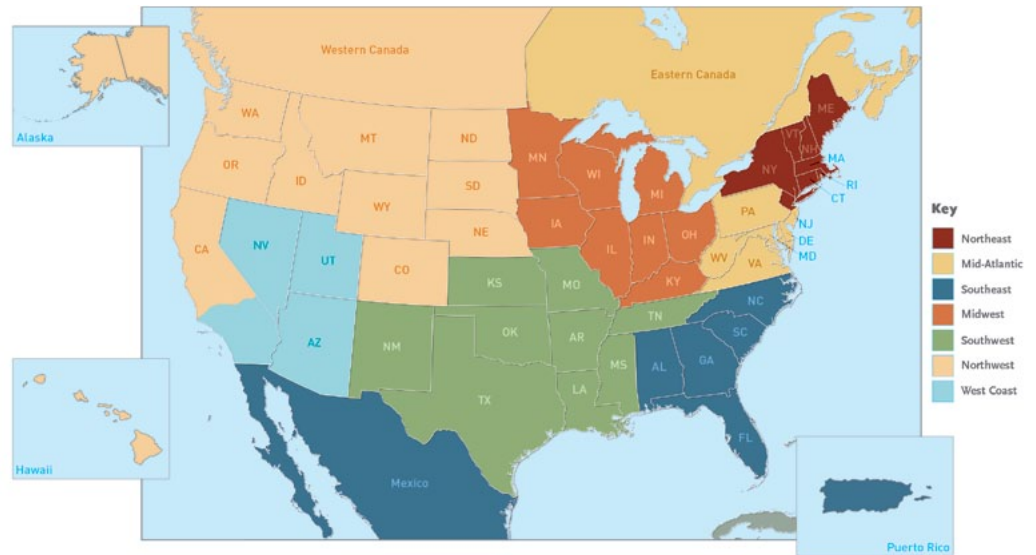

TERRITORY MAP

Almo Professional A/V is a value-added distributor that specializes in serving professional audio/visual integrators, dealers, and consultants.

Our sales team is InfoComm trained and many are CTS certified so they speak your language. With 12 distribution centers across the U.S., product lines especially for the Pro A/V channel, and a highly-skilled sales team, you'll experience distribution on a personal level.

Call today -888.420.2566

WESTERN & CENTRAL REGION

Steve Stacy - Regional Sales Director
Email: sstacy@almo.com
Toll-free: 888.420.2566 x6530
Fax: 215.554.6530

NORTHWEST TEAM:

Serving Alaska, Northern & Central California, Colorado, Idaho, Hawaii, Montana, Nebraska, North Dakota, Oregon, South Dakota, Washington, Western Canada, Wyoming

Doug Schulte - Senior Account Manager
Email: dschulte@almo.com
Toll-free: 888.420.2566 x6537
Fax: 215.554.6537

David Jarvis - Account Manager
Email: djarvis@almo.com
Toll-free: 888.420.2566 x6664
Fax: 215.554.6664

WEST COAST TEAM:

Serving Arizona, Southern California, Nevada, Utah

Tanya Fritts - Territory Manager
Email: tfritts@almo.com
Toll-free: 888.420.2566 x6501
Fax: 215.554.6501

Karen Gilliam - Account Manager
Email: kgilliam@almo.com
Toll-free: 888.420.2566 x6531
Fax: 215.554.6531

MIDWEST TEAM:

Serving Illinois, Indiana, Iowa, Kentucky, Michigan, Minnesota, Ohio, Wisconsin

David Maniscalco - Territory Manager
Email: dmaniscalco@almo.com
Toll-free: 888.420.2566 x6545
Fax: 215.554.6545

Nelson Gedeon - Account Manager
Email: ngedeon@almo.com
Toll-free: 888.420.2566 x6547
Fax: 215.554.6547

SOUTHWEST TEAM:

Serving Arkansas, Kansas, Louisiana, Mississippi, Missouri, New Mexico, Oklahoma, Tennessee, Texas

Kamilla Mills - Account Manager
Email: kmills@almo.com
Toll-free: 888.420.2566 x6536
Fax: 215.554.6536

EASTERN REGION

John Riley - Regional Sales Director
Email: jriley@almo.com
Toll-free: 888.420.2566 x6540
Fax: 215.554.6540

NORTHEAST TEAM:

Serving Connecticut, Maine, Massachusetts, New Hampshire, Northern New Jersey, New York, Rhode Island, Vermont

James Calandrillo - Territory Manager
Email: jcalandrillo@almo.com
Toll-free: 888.420.2566 x6542
Fax: 215.554.6542

Michael Frazzitta - Territory Manager
Email: mfrazzitta@almo.com
Toll-free: 888.420.2566 x6543
Fax: 215.554.6543

Matthew Wilder - Account Manager
Email: mwilder@almo.com
Toll-free: 888.420.2566 x6544
Fax: 215.554.6544

MID-ATLANTIC TEAM:

Serving Delaware, Eastern Canada, Maryland, Pennsylvania, Southern New Jersey, Virginia, Washington DC, West Virginia

Bradley Schertle - Territory Manager
Email: bschertle@almo.com
Toll-free: 888.420.2566 x6505
Fax: 215.554.6505

Krista Mooney - Senior Account Manager
Email: kmooney@almo.com
Toll-free: 888.420.2566 x6503
Fax: 215.554.6503

Pattie Lawrence - Account Manager
Email: plawrence@almo.com
Toll-free: 888.420.2566 x6502
Fax: 215.554.6502

SOUTHEAST TEAM:

Serving Alabama, Caribbean, Florida, Georgia, Latin America, Mexico, North Carolina, Puerto Rico, South Carolina

Fred Rogers - Territory Manager
Email: fr Rogers@almo.com
Toll-free: 888.420.2566 x6504
Fax: 215.554.6504

Darren Altman - Account Manager
Email: daltman@almo.com
Toll-free: 888.420.2566 x6541
Fax: 215.554.6541

SALES SUPPORT TEAM: