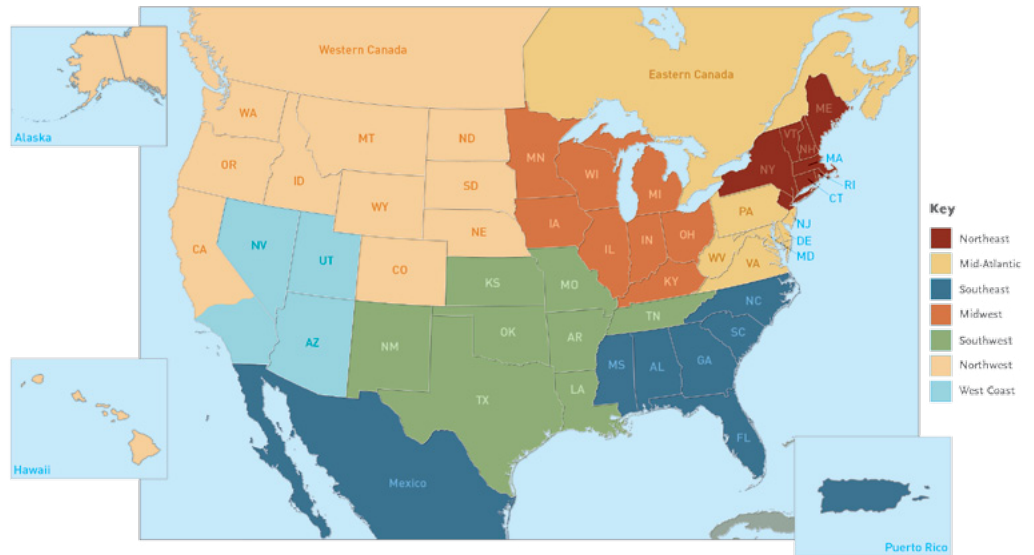

TERRITORY MAP

Almo Professional A/V is a value-added distributor that specializes in serving professional audio/visual integrators, dealers, and consultants.

Our sales team is InfoComm trained and many are CTS certified so they speak your language. With 12 distribution centers across the U.S., product lines especially for the Pro A/V channel, and a highly-skilled sales team, you'll experience distribution on a personal level.

Call today -888.420.2566

WESTERN & CENTRAL REGION

Steve Stacy - Vice President Sales, Western Region

Email: ss Stacy@almo.com
Toll-free: 888.420.2566 x6530
Fax: 215.554.6530

NORTHWEST TEAM:

Serving Alaska, Northern & Central California, Colorado, Idaho, Hawaii, Montana, Nebraska, North Dakota, Oregon, South Dakota, Washington, Western Canada, Wyoming

Doug Schulte - Senior Account Manager

Email: dschulte@almo.com
Toll-free: 888.420.2566 x6537
Fax: 215.554.6537

David Jarvis - Account Manager

Email: djarvis@almo.com
Toll-free: 888.420.2566 x6664
Fax: 215.554.6664

WEST COAST TEAM:

Serving Arizona, Southern California, Nevada, Utah

Tanya Fritts - Territory Manager

Email: tfritts@almo.com
Toll-free: 888.420.2566 x6501
Fax: 215.554.6501

Karen Gilliam - Account Manager

Email: kgilliam@almo.com
Toll-free: 888.420.2566 x6531
Fax: 215.554.6531

MIDWEST TEAM:

David Maniscalco - Territory Manager

Email: dmaniscalco@almo.com
Toll-free: 888.420.2566 x6545
Fax: 215.554.6545

Colleen Eckles - Territory Manager

Email: ceckles@almo.com
Toll-free: 888.420.2566 x6547
Fax: 215.554.6547

SOUTHWEST TEAM:

Serving Arkansas, Kansas, Louisiana, Missouri, New Mexico, Oklahoma, Tennessee, Texas

Gina Rosenberg - Senior Account Manager

Email: grosenberg@almo.com
Toll-free: 888.420.2566 x6548
Fax: 215.554.6548

Kamilla Mills - Account Manager

Email: kmills@almo.com
Toll-free: 888.420.2566 x6536
Fax: 215.554.6536

SALES SUPPORT TEAM:

Lindsay Sittner - Sales Assistant, West

Email: lsittner@almo.com
Toll-free: 888.420.2566 x6506
Fax: 215.554.6506

Dee Rinchey - Sales Assistant, East

Email: drinchey@almo.com
Toll-free: 888.420.2566 x6549
Fax: 215.554.6549

EASTERN REGION

John Riley - Vice President Sales, Eastern Region

Email: jriley@almo.com
Toll-free: 888.420.2566 x6540
Fax: 215.554.6540

NORTHEAST TEAM:

Serving Connecticut, Maine, Massachusetts, New Hampshire, Northern New Jersey, New York, Rhode Island, Vermont

James Calandrillo - Territory Manager

Email: jcalandrillo@almo.com
Toll-free: 888.420.2566 x6542
Fax: 215.554.6542

Michael Frazzitta - Territory Manager

Email: mfrazzitta@almo.com
Toll-free: 888.420.2566 x6543
Fax: 215.554.6543

Matthew Wilder - Account Manager

Email: mwilder@almo.com
Toll-free: 888.420.2566 x6544
Fax: 215.554.6544

MID-ATLANTIC TEAM:

Serving Delaware, Eastern Canada, Maryland, Pennsylvania, Southern New Jersey, Virginia, Washington DC, West Virginia

Gary Post - Territory Manager

Email: gpost@almo.com
Toll-free: 888.420.2566 x6507
Fax: 215.554.6507

Krista Mooney - Territory Manager

Email: kmooney@almo.com
Toll-free: 888.420.2566 x6503
Fax: 215.554.6503

Patti Lawrence - Account Manager

Email: plawrence@almo.com
Toll-free: 888.420.2566 x6502
Fax: 215.554.6502

SOUTHEAST TEAM:

Serving Alabama, Caribbean, Florida, Georgia, Latin America, Mexico, Mississippi, North Carolina, Puerto Rico, South Carolina